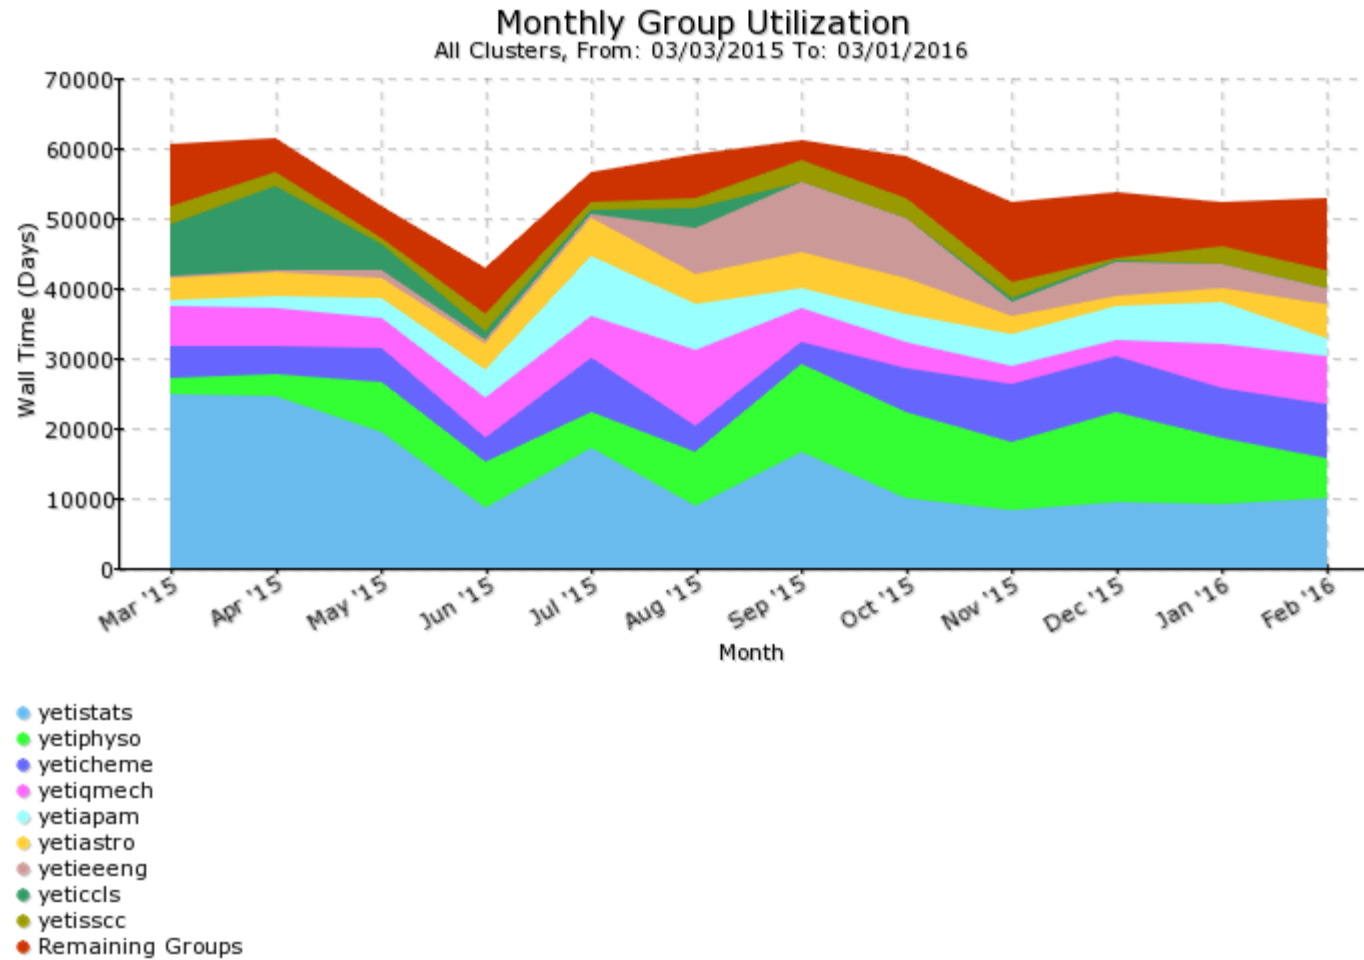

Yeti Operations Committee

MARCH 7 2016 MEETING

Agenda

1. Usage Report
2. Home Directory Quotas
3. Other Topics
4. Executive Session

CoreDays - Last 12 Months

Jobs by Queue Type

Jan-Feb 2016

Queue	Total Jobs	Avg. Cores	Avg. Wait	Avg. Wall Time	Avg. Memory
Batch	1,159,466	1.5	1.7	0.1	1,194.6
GPU	711	3.6	0.6	0.8	2,176.1
Infiniband	824	92.3	11.4	38.0	35,740.0
Interactive	1,144	1.9	0.0	0.1	4,556.0
Special	54	14.8	2.1	4.1	1,675.6

Jobs by Queue Type

2015 vs. 2016

Queue	Total Jobs	Avg. Cores	Avg. Wait	Avg. Wall Time	Avg. Memory
Batch	5,863,102	1.5	1.9	0.1	675.3
	1,159,466	1.5	1.7	0.1	1,194.6
GPU	5,612	1.9	0.1	0.4	1,283.8
	711	3.6	0.6	0.8	2,176.1
Infiniband	3,343	95.5	6.3	34.4	17,779.8
	824	92.3	11.4	38.0	35,740.0
Interactive	9,345	3.1	0.1	0.2	3,887.5
	1,144	1.9	0.0	0.1	4,556.0
Special	632	9.8	16.4	7.5	8,064.2
	54	14.8	2.1	4.1	1,675.6

Group vs. Target 2016

Group	Wall Time (d)	Actual Share	Target Share	Difference
yetistats	18,286.4	17.55%	15.55%	2.00%
yetiphyso	14,996.4	14.39%	13.77%	0.63%
yeticheme	14,845.8	14.25%	6.48%	7.77%
yetiqrmech	13,146.1	12.62%	8.10%	4.52%
yetiapam	8,686.0	8.34%	8.10%	0.24%
yetidsi	6,709.1	6.44%	6.48%	-0.04%
yetiastro	6,709.0	6.44%	4.54%	1.90%
yetieeeng	5,817.6	5.58%	0.97%	4.61%
yetisscc	5,158.0	4.95%	8.75%	-3.80%
yetirjn2116	3,103.2	2.98%	0.05%	2.93%
yetizmbbi	2,133.3	2.05%	0.81%	1.24%
yetixenon	1,235.4	1.19%	0.97%	0.21%
yetistock	680.4	0.65%	0.81%	-0.16%
yetibrain	633.6	0.61%	0.81%	-0.20%
yetihblab	627.0	0.60%	0.81%	-0.21%
yeticmt	553.8	0.53%	1.62%	-1.09%
yetidvmm	435.3	0.42%	1.62%	-1.20%
yeticcls	220.2	0.21%	8.91%	-8.70%
yetisfil	72.4	0.07%	0.81%	-0.74%
yetibkj2106	63.2	0.06%	0.05%	0.01%
yetimu2126	52.4	0.05%	0.20%	-0.15%
yetifree	8.2	0.01%	0.10%	-0.09%
yetircs	7.4	0.01%	0.05%	-0.04%
yetipsych	0.4	0.00%	0.97%	-0.97%
yetiedu	0.1	0.00%	0.10%	-0.10%
yetiagnosis	0.0	0.00%	0.97%	-0.97%
Total	104,180.7	100.00%	92.40%	